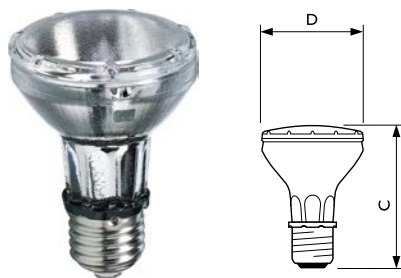

CDM-R Mini Elite

The easy way to reflect more sparkle. The new Philips MasterColour CDM- R Mini Elite brings trusted quality to 50mm reflector lamps and with the superior output and colour stability to create the right atmosphere to match your customers retail brand and positioning.

Product ID	A max.	C max.	Cl max.	D nom.	D max.
35W	59	65.4	60.9	50	50.7
50W	59	65.4	60.9	50	50.7

Dimensions in mm

CDM-R MINI ELITE

Shortcode	Description	Wattage (W)	Cap Base	Luminous Intensity (cd)	Average Lifetime (hrs)	Colour Temp (K)	Min Order Quantity	Carton Qty
CDMRM35W93010	CDM-Rm Elite Mini 35W/930 10D	35	GX10	20000	12000	3000	1	12
CDMRM35W93025	CDM-Rm Elite Mini 35W/930 25D	35	GX10	8500	12000	3000	1	12
CDMRM35W93040	CDM-Rm Elite Mini 35W/930 40D	35	GX10	4400	12000	3000	1	12
CDMRME50W93060	CDM-Rm Elite Mini 50W/930 60D	35	GX10	3000	12000	3000	1	12
CDMRME50W93025	CDM-Rm Elite Mini 50W/930 25D	50	GX10	11500	12000	3000	1	12
CDMRME50W93040	CDM-Rm Elite Mini 50W/930 40D	50	GX10	7000	12000	3000	1	12

CDM-R PAR 20

Provides users with a compact, high-efficiency, discharge reflector lamp. Low operating costs, long-lamp life, UV block for reduced fading risk and a stable colour impression all benefit the shop owner. Low heat output and crisp, sparkling light, enhances the experience for shoppers and staff.

Product ID	Overall Length C max.	Diameter D max.
PAR20	95	65

Dimensions in mm

CDM-R PAR 20

Shortcode	Description	Wattage (W)	Cap Base	Luminous Intensity (cd)	Average Lifetime (hrs)	Colour Temp (K)	Min Order Quantity	Carton Qty
CDMR35W8302010	CDM-R 35W /830 E27 PAR20 10D ICT/12	35	E27	23000	9000	3000	1	12
CDMR35W8302030	CDM-R 35W /830 E27 PAR20 30D ICT/12	35	E27	5000	9000	3000	1	12
CDMR35W9422010	CDM-R 35W /942 E27 PAR20 10D ICT/12	35	E27	21500	9000	4200	1	12
CDMR35W9422030	CDM-R 35W /942 E27 PAR20 30D ICT/12	35	E27	5000	9000	4200	1	12