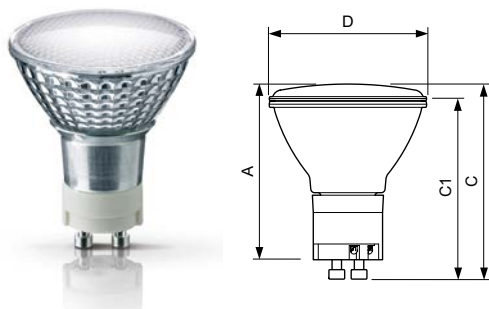

CDM-R Mini Elite

The easy way to reflect more sparkle. The new Philips MasterColour CDM- R Mini Elite brings trusted quality to 50mm reflector lamps and with the superior output and colour stability to create the right atmosphere to match your customers retail brand and positioning.

Product ID	A max.	C max.	Cl max.	D nom.	D max.
35W	59	65.4	60.9	50	50.7
50W	59	65.4	60.9	50	50.7

Dimensions in mm

CDM-R MINI ELITE

Shortcode	Description	Wattage (W)	Cap Base	Luminous Intensity (cd)	Average Lifetime (hrs)	Colour Temp (K)	Min Order Quantity	Carton Qty
CDMRM35W93010	CDM-Rm Elite Mini 35W/930 10D	35	GX10	20000	12000	3000	1	12
CDMRM35W93025	CDM-Rm Elite Mini 35W/930 25D	35	GX10	8500	12000	3000	1	12
CDMRM35W93040	CDM-Rm Elite Mini 35W/930 40D	35	GX10	4400	12000	3000	1	12
CDMRME50W93060	CDM-Rm Elite Mini 50W/930 60D	35	GX10	3000	12000	3000	1	12
CDMRME50W93025	CDM-Rm Elite Mini 50W/930 25D	50	GX10	11500	12000	3000	1	12
CDMRME50W93040	CDM-Rm Elite Mini 50W/930 40D	50	GX10	7000	12000	3000	1	12

CDM-R PAR 20

Provides users with a compact, high-efficiency, discharge reflector lamp. Low operating costs, long-lamp life, UV block for reduced fading risk and a stable colour impression all benefit the shop owner. Low heat output and crisp, sparkling light, enhances the experience for shoppers and staff.

Product ID	Overall Length C max.	Diameter D max.
PAR20	95	65

Dimensions in mm

CDM-R PAR 20

Shortcode	Description	Wattage (W)	Cap Base	Luminous Intensity (cd)	Average Lifetime (hrs)	Colour Temp (K)	Min Order Quantity	Carton Qty
CDMR35W8302010	CDM-R 35W /830 E27 PAR20 10D ICT/12	35	E27	23000	9000	3000	1	12
CDMR35W8302030	CDM-R 35W /830 E27 PAR20 30D ICT/12	35	E27	5000	9000	3000	1	12
CDMR35W9422010	CDM-R 35W /942 E27 PAR20 10D ICT/12	35	E27	21500	9000	4200	1	12
CDMR35W9422030	CDM-R 35W /942 E27 PAR20 30D ICT/12	35	E27	5000	9000	4200	1	12